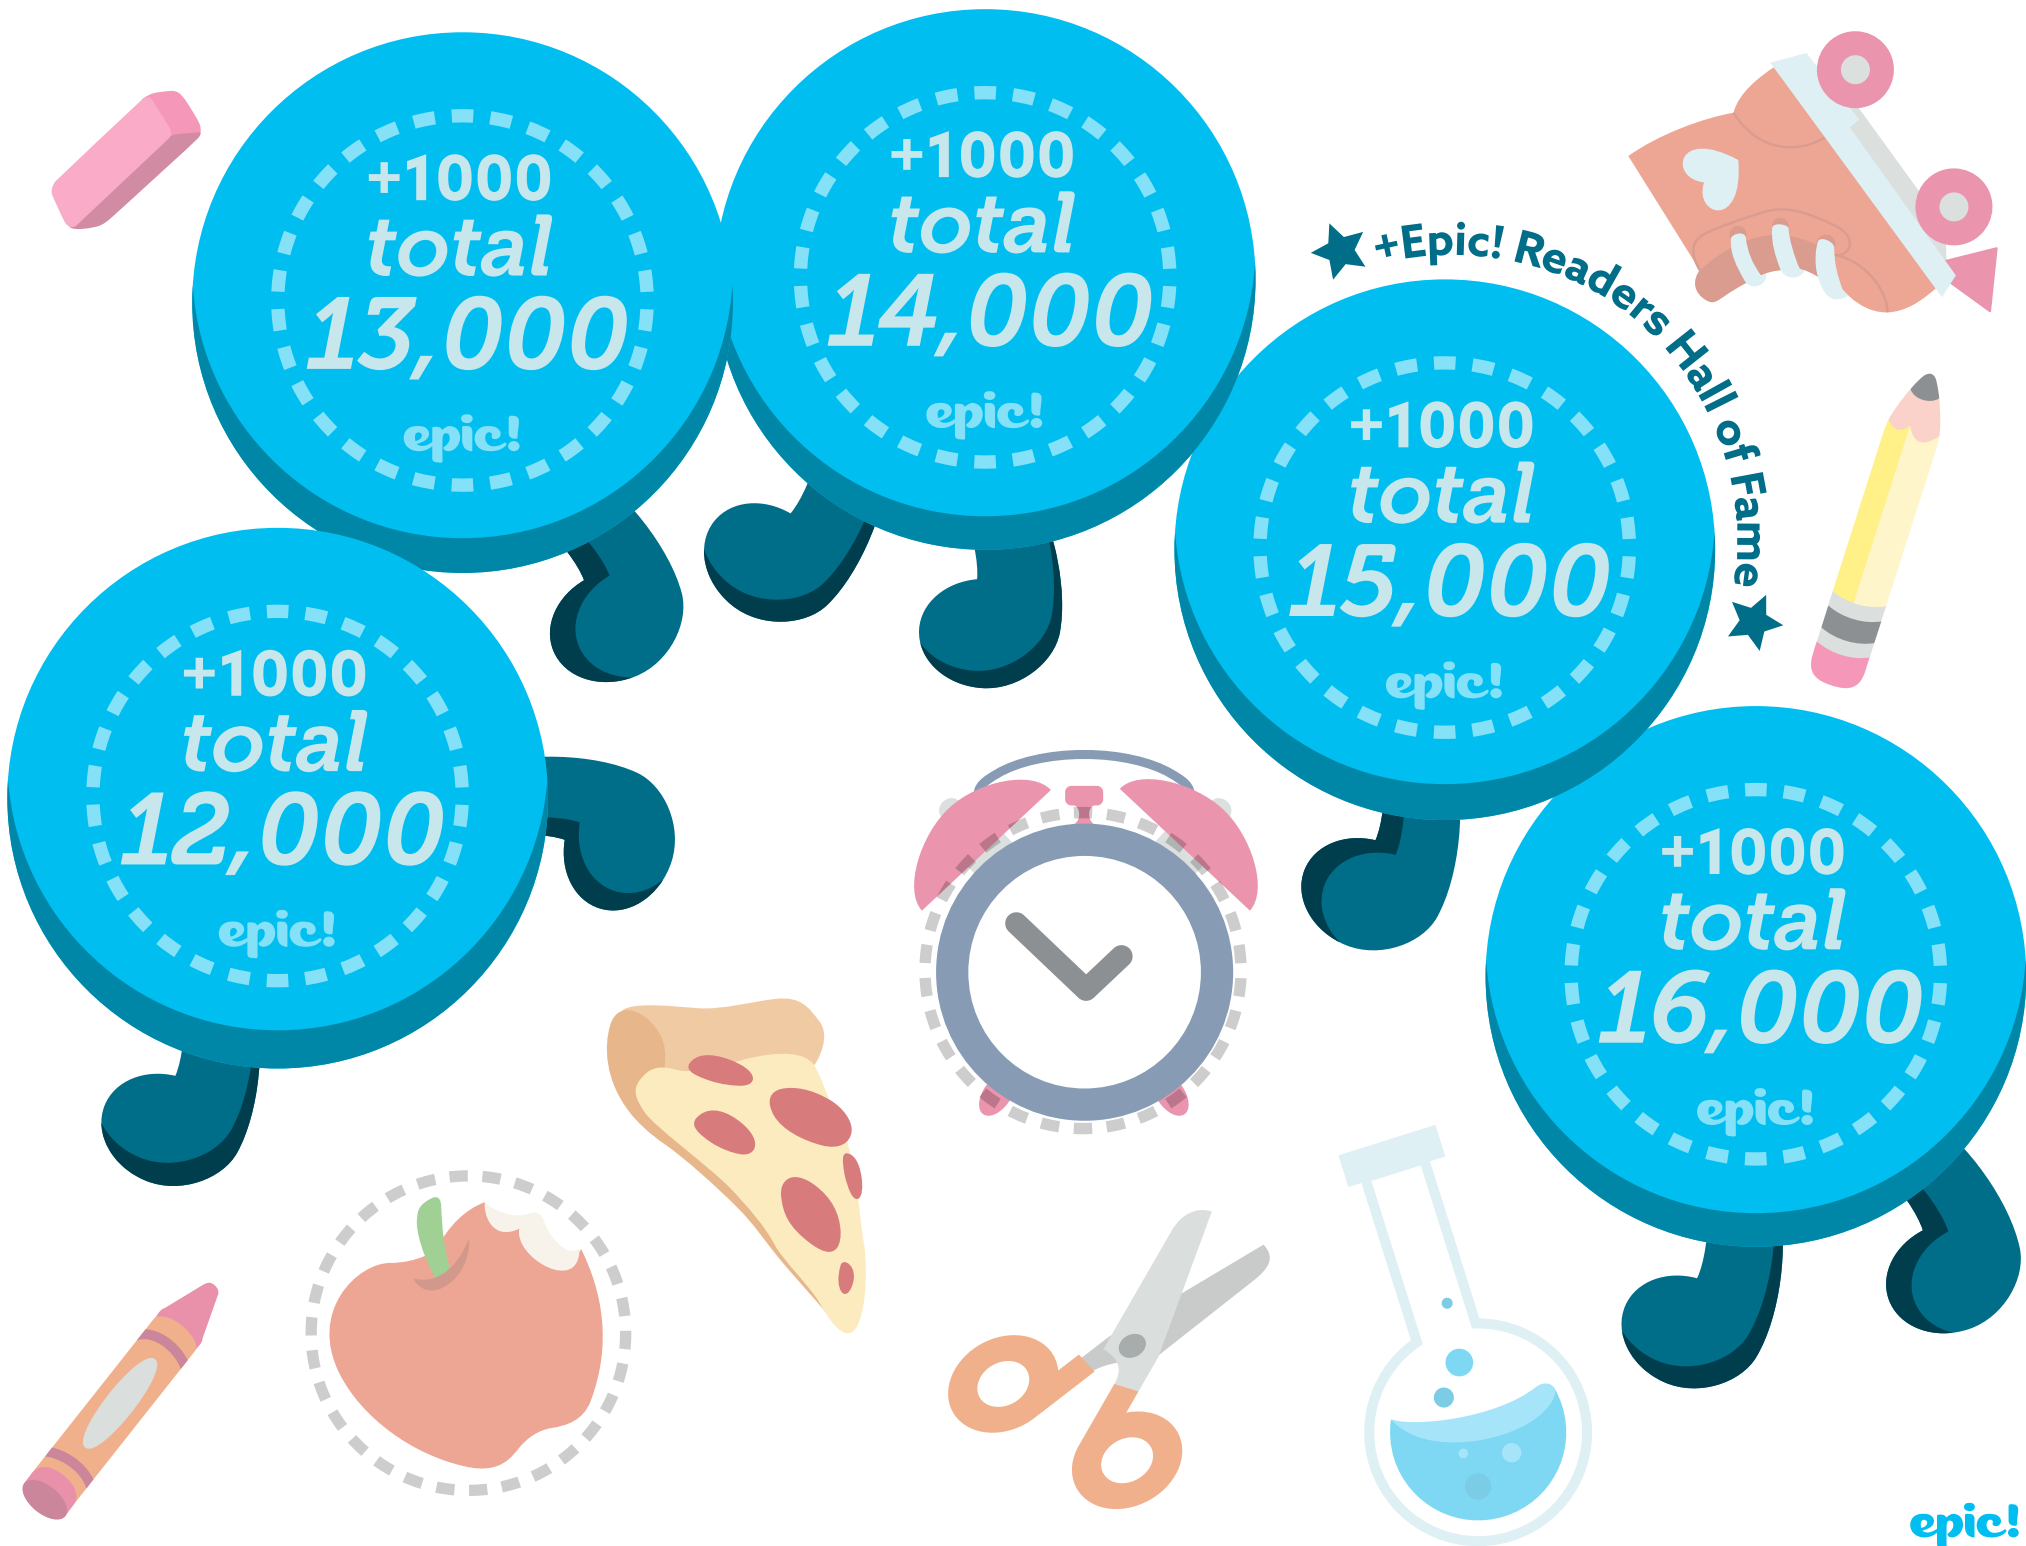

+1000
total
13,000
epic!

+1000
total
14,000
epic!

★ +Epic! Readers Hall of Fame ★

+1000
total
15,000
epic!

+1000
total
12,000
epic!

+1000
total
16,000
epic!